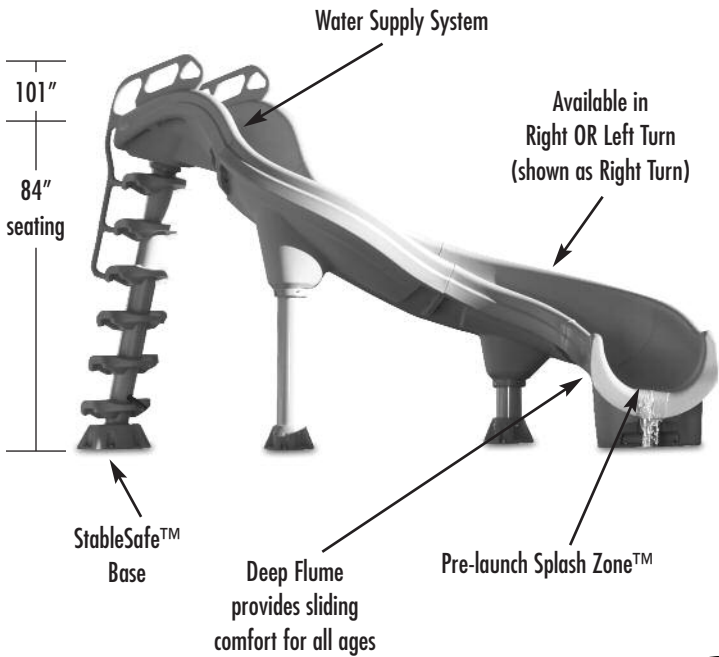

# ADRENALINE™ SLIDE:

## FEATURES:

- Rotational Molded - Polyethylene Construction on Flume, Steps, Rails & Leg Supports (PVC Legs)
- Available in Summit Gray & Desert Tan
- Available in Right OR Left Turn
- 84" High at Seating Area
- Flume Width = 25"
- Flume Depth = 14.4"
- Fantastic Water Supply System
- 15-35 GPM (Actual GPM rating will vary depending on specific pool size and pool equipment used.)
- Stainless Steel Hardware
- StableSafe™ Climbing System includes Heavy Fiberglass Stability Base, Deep Slip-Resistant Treads with Toe Stops, and Grip-Around™ Handrails
- Pre-launch Splash Zone™
- Weight Limit = 300 Lbs.
- 3 Year Warranty

## ADRENALINE™ SLIDE

DESCRIPTION	PART NUMBER
Adrenaline Slide - right - gray	Part #ADRI-CR-G
Adrenaline Slide - right - tan	Part #ADRI-CR-T

comes w/ss hardware