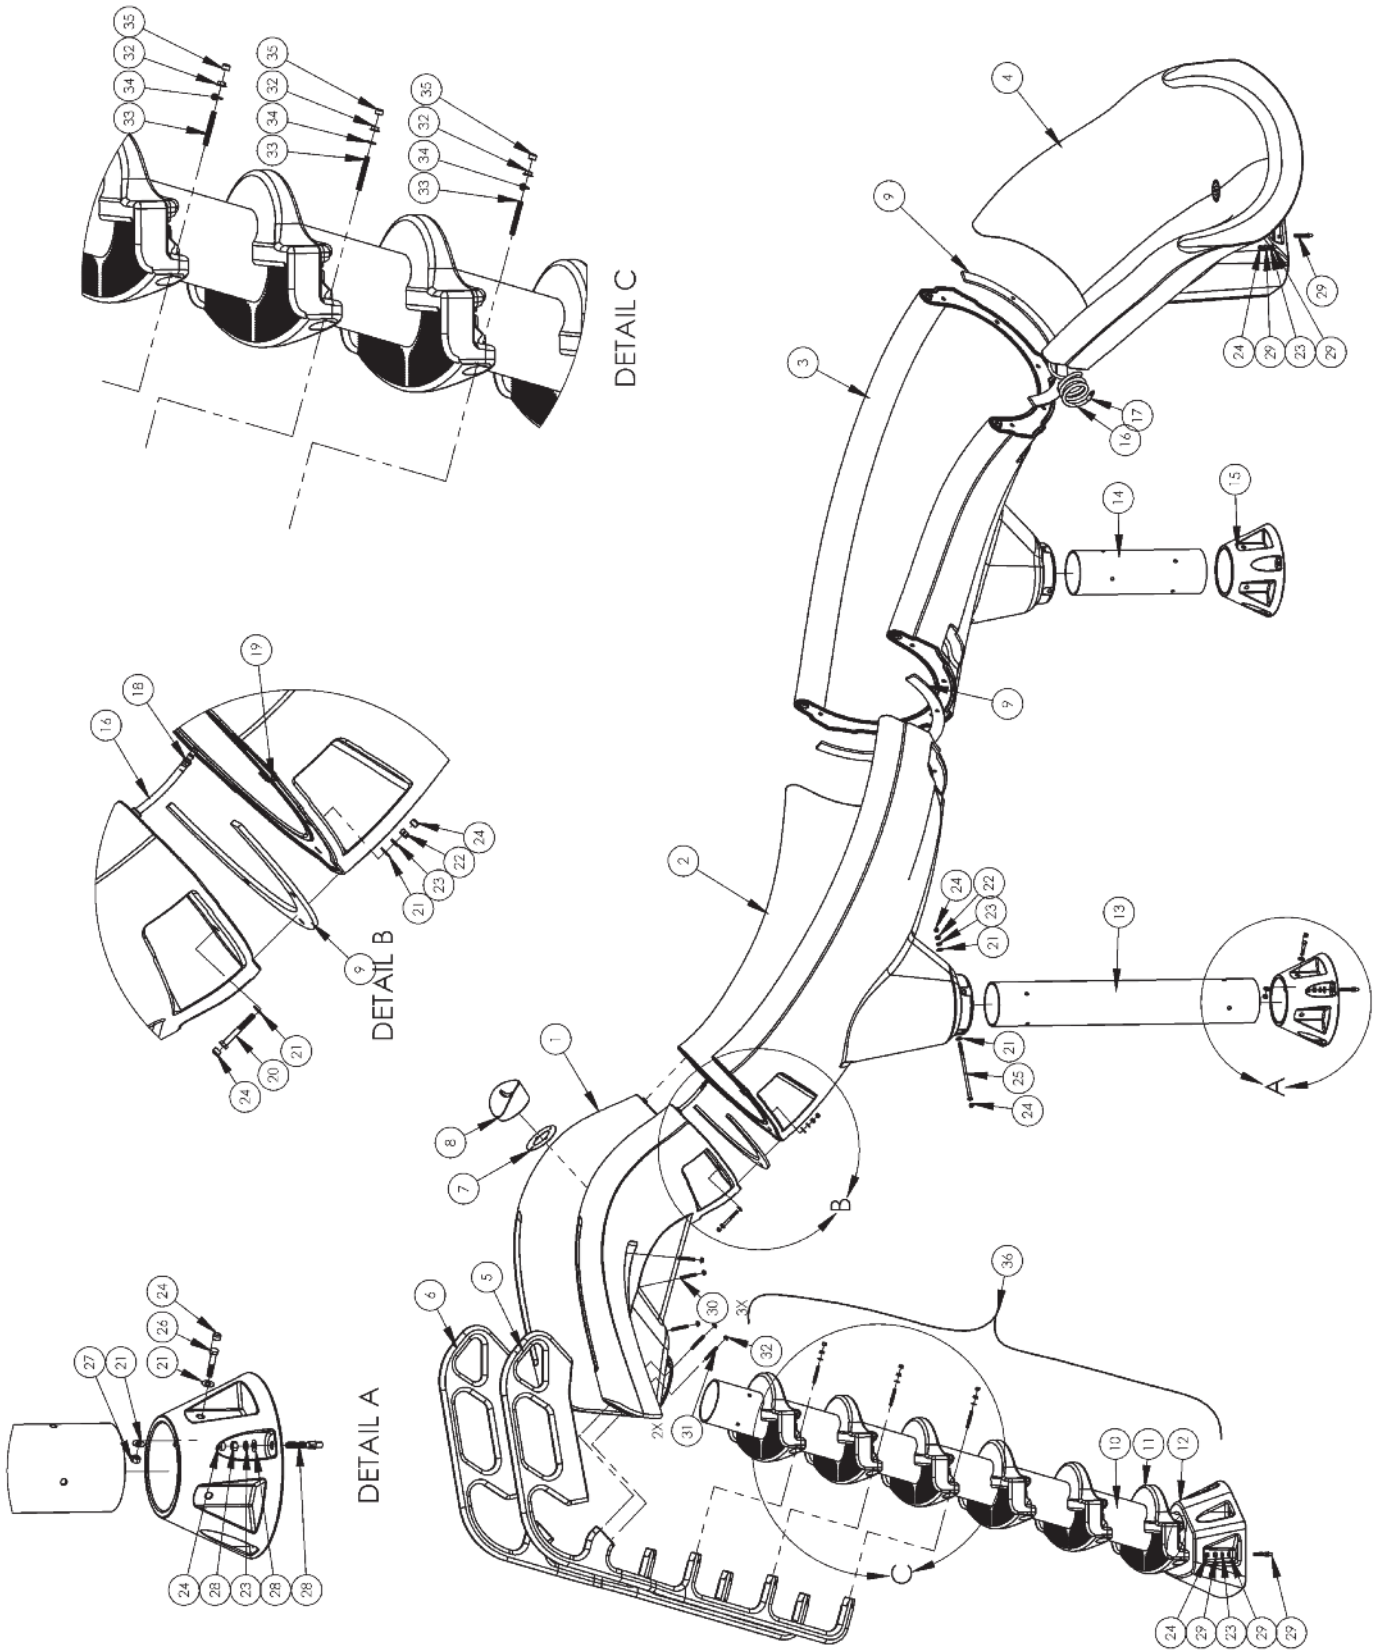

## FEATURES:

- Rotational Molded - Polyethylene Construction on Flume, Steps, Rails & Leg Supports (PVC Legs)
- Available in Summit Gray & Desert Tan
- Available in Right OR Left Turn
- 84" High at Seating Area
- Flume Width = 25"
- Flume Depth = 14.4"
- Fantastic Water Supply System
- 15-35 GPM (Actual GPM rating will vary depending on specific pool size and pool equipment used.)
- Stainless Steel Hardware
- StableSafe™ Climbing System includes Heavy Fiberglass Stability Base, Deep Slip-Resistant Treads with Toe Stops, and Grip-Around™ Handrails
- Pre-launch Splash Zone™
- Weight Limit = 300 Lbs.
- 3 Year Warranty

## ADRENALINE™ SLIDE

DESCRIPTION	PART NUMBER
Adrenaline Slide - left - gray	Part #ADRI-CL-G
Adrenaline Slide - left - tan	Part #ADRI-CL-T

comes w/ss hardware

### Adrenaline Footprint for LEFT Turn Slide

**ADRENALINE™ SLIDE (ADR1-CR SHOWN):**