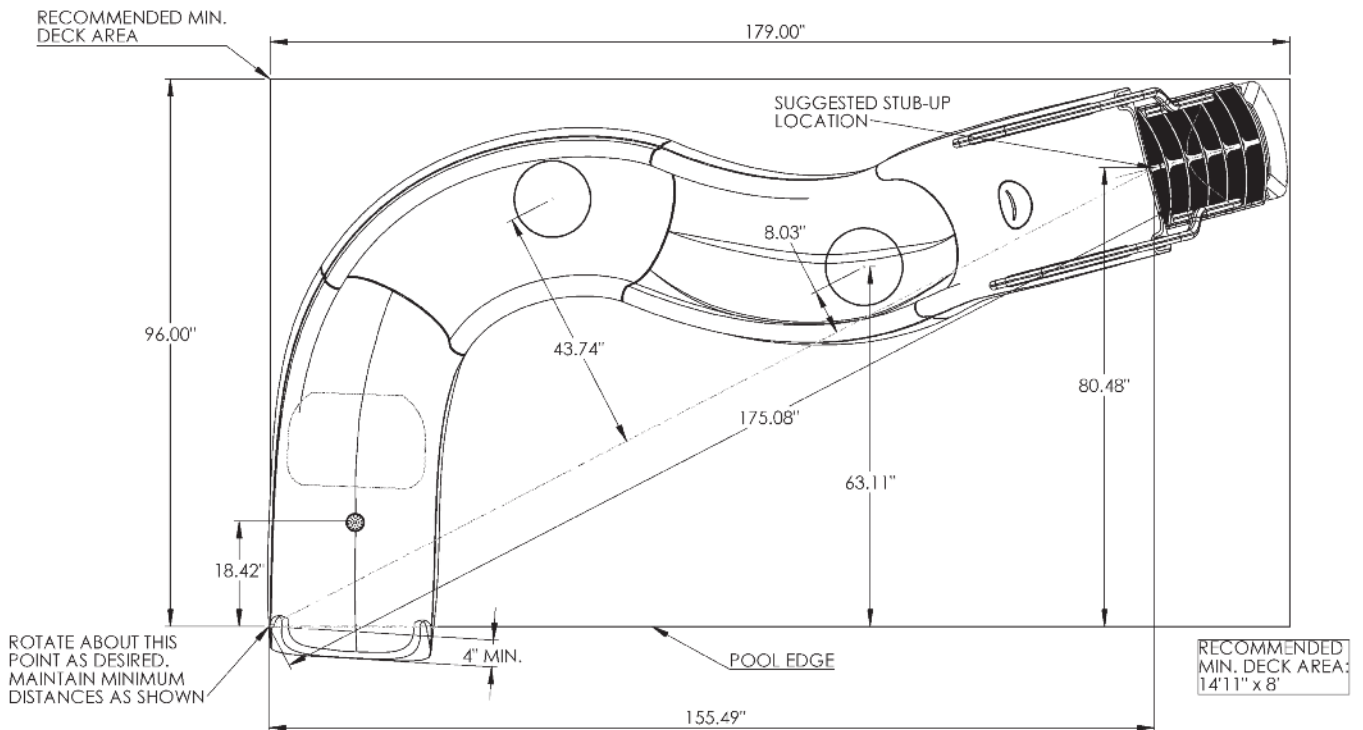

Adrenaline Footprint for LEFT Turn Slide