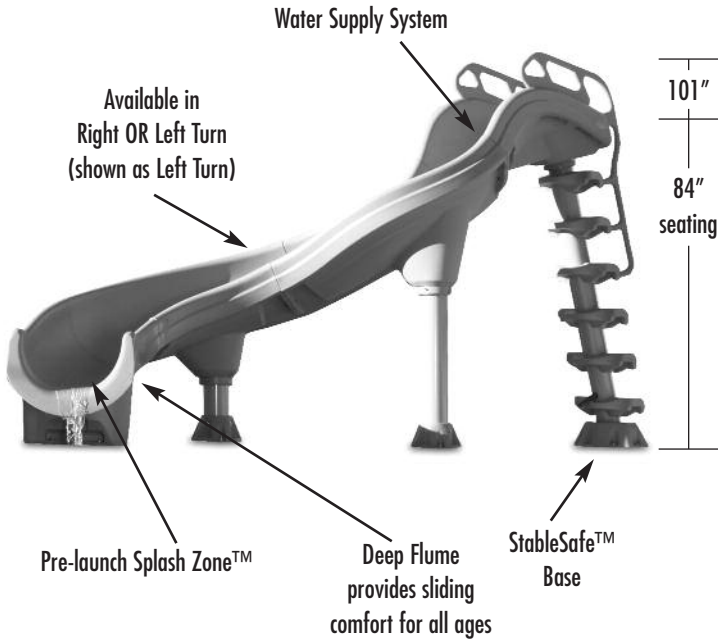

## FEATURES:

- Rotational Molded - Polyethylene Construction on Flume, Steps, Rails & Leg Supports (PVC Legs)
- Available in Summit Gray & Desert Tan
- Available in Right OR Left Turn
- 84" High at Seating Area
- Flume Width = 25"
- Flume Depth = 14.4"
- Fantastic Water Supply System
- 15-35 GPM (Actual GPM rating will vary depending on specific pool size and pool equipment used.)
- Stainless Steel Hardware
- StableSafe™ Climbing System includes Heavy Fiberglass Stability Base, Deep Slip-Resistant Treads with Toe Stops, and Grip-Around™ Handrails
- Pre-launch Splash Zone™
- Weight Limit = 300 Lbs.
- 3 Year Warranty

## ADRENALINE™ SLIDE

DESCRIPTION	PART NUMBER
Adrenaline Slide - right - gray	Part #ADRI-CR-G
Adrenaline Slide - right - tan	Part #ADRI-CR-T

comes w/ss hardware

### Adrenaline Footprint for RIGHT Turn Slide