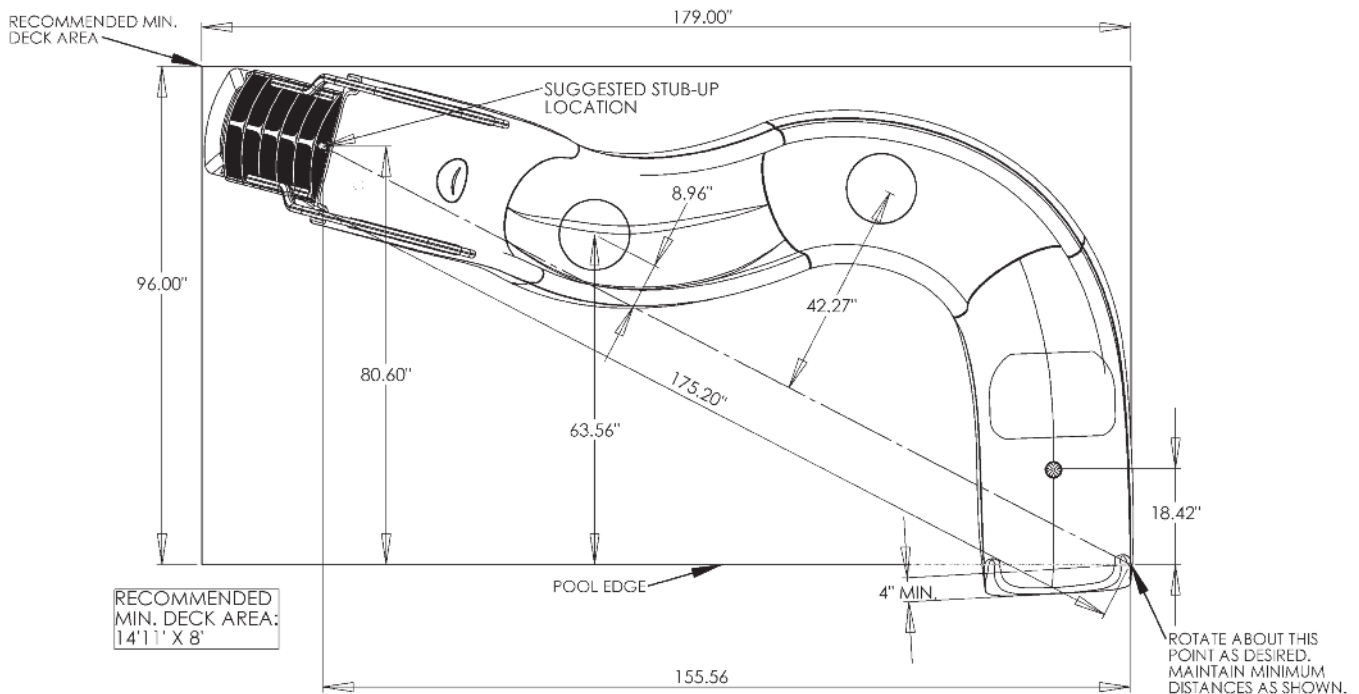

Adrenaline Footprint for RIGHT Turn Slide